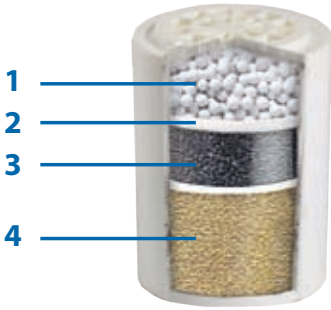

HDG-SF-WH
Shower Filter Only
Color: White