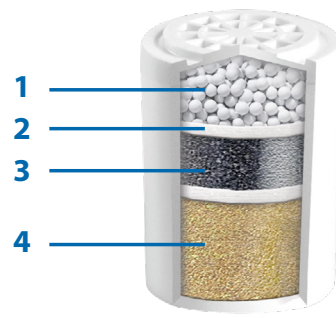

STAGE 2.

25 Micron
Sediment Filtration

STAGE 3.

Coconut
Shell Carbon

STAGE 4.

KDF Chlorine
Scavenging Media

HDG-SF-WH
Shower Filter Only
Color: White

HDG-SFC-WH
Filter & Shower Head
Color: White